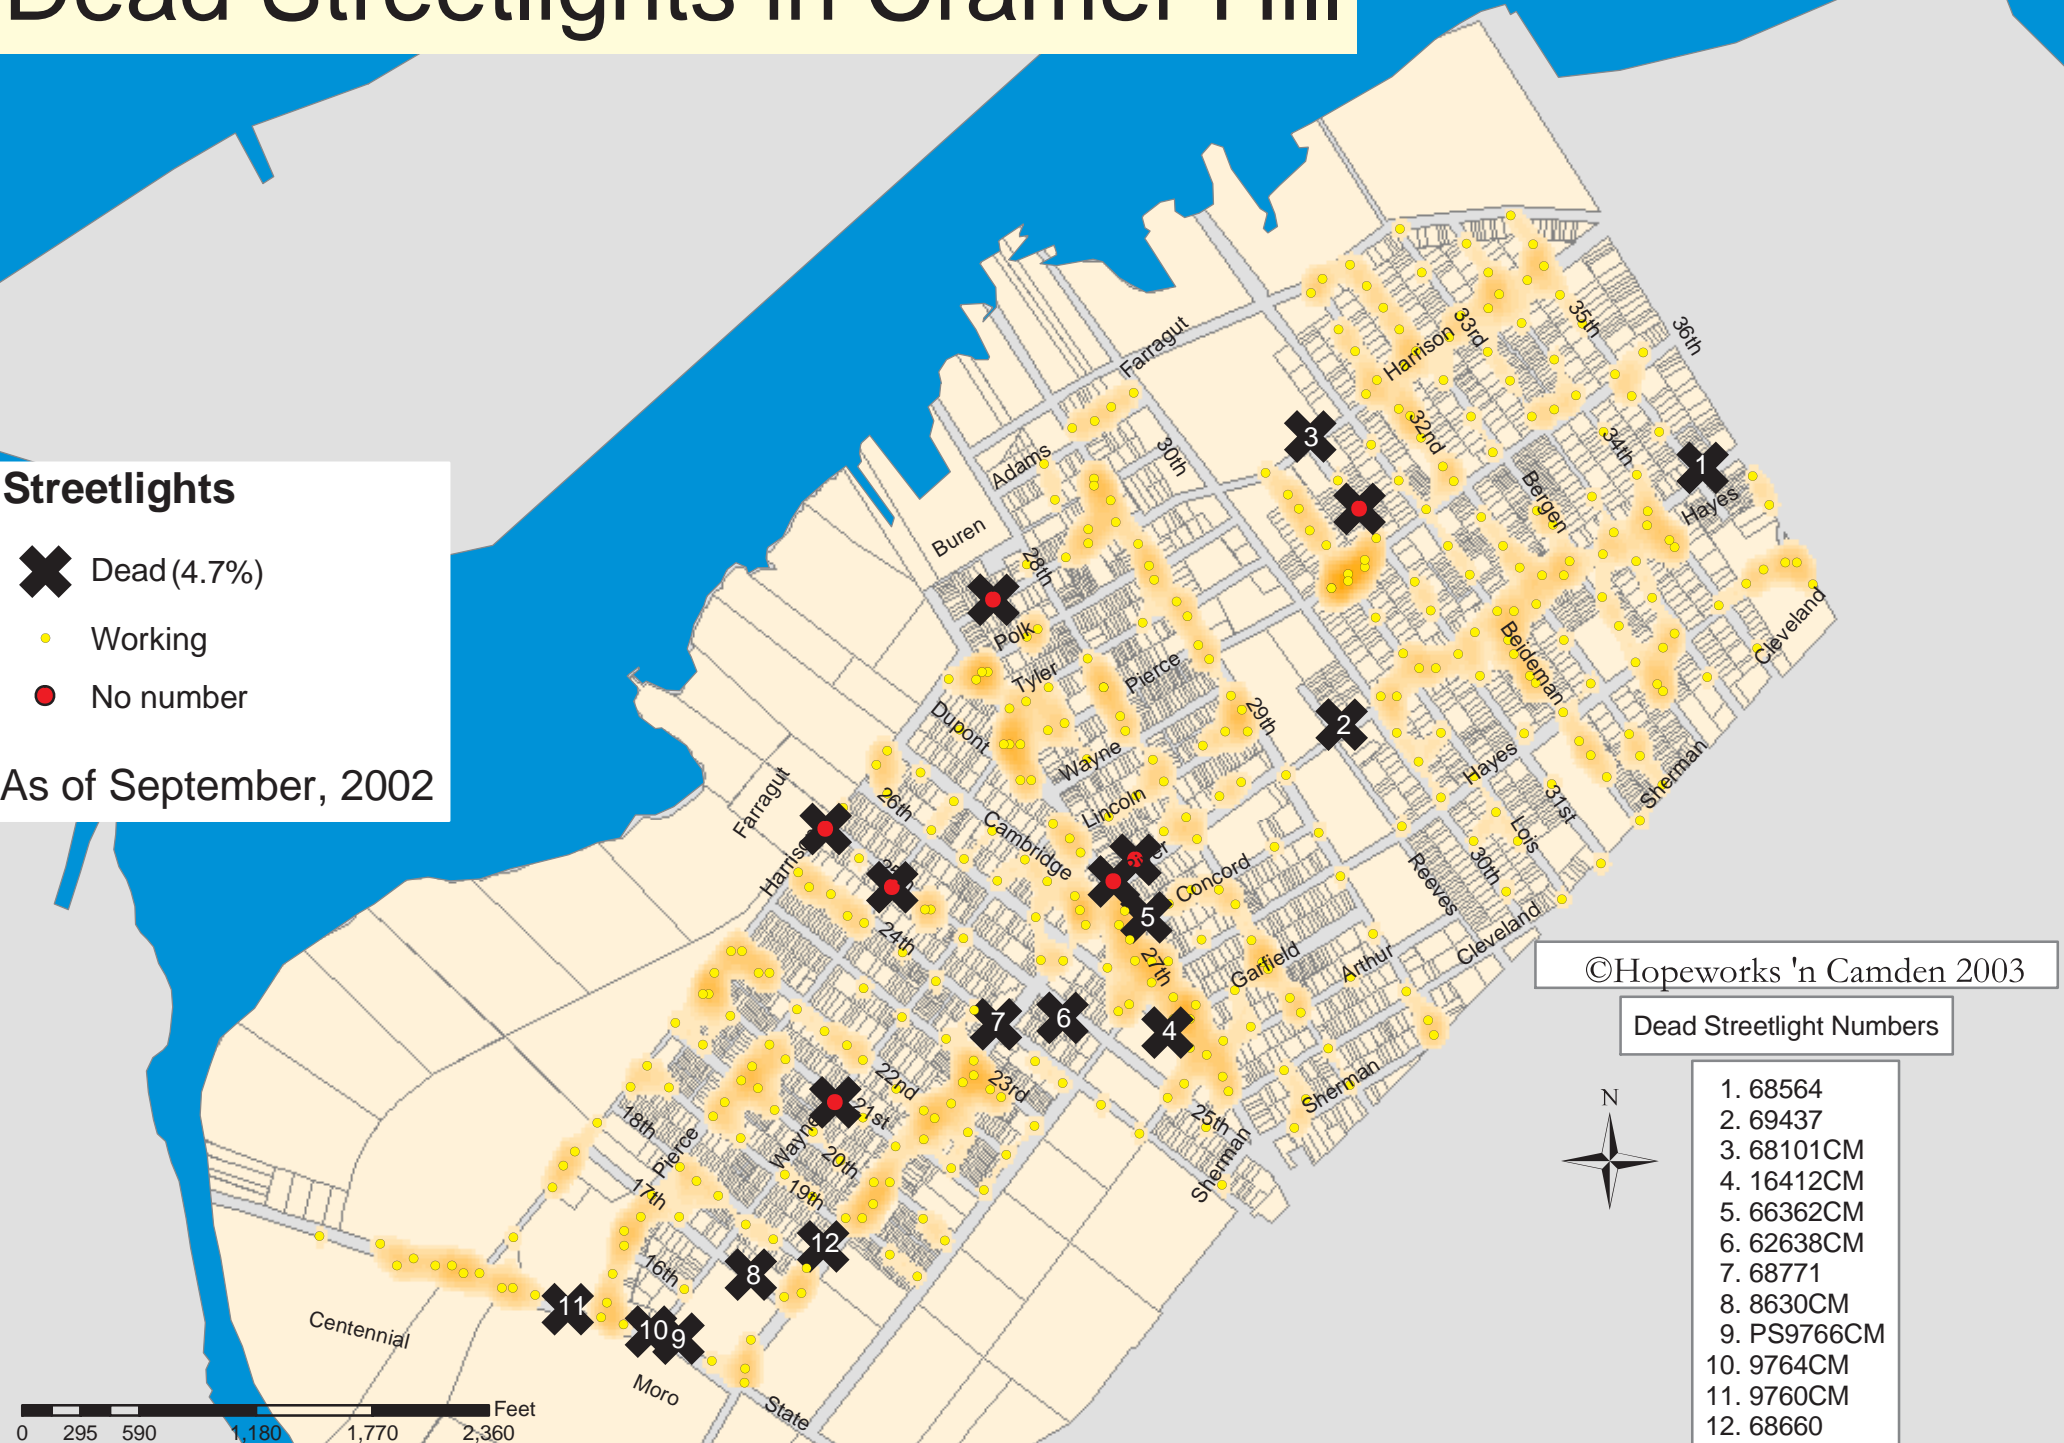

# Dead Streetlights in Cramer Hill

**Streetlights**

- ✖ Dead (4.7%)
- Working
- No number

As of September, 2002

©Hopeworks 'n Camden 2003

**Dead Streetlight Numbers**

1. 68564
2. 69437
3. 68101CM
4. 16412CM
5. 66362CM
6. 62638CM
7. 68771
8. 8630CM
9. PS9766CM
10. 9764CM
11. 9760CM
12. 68660