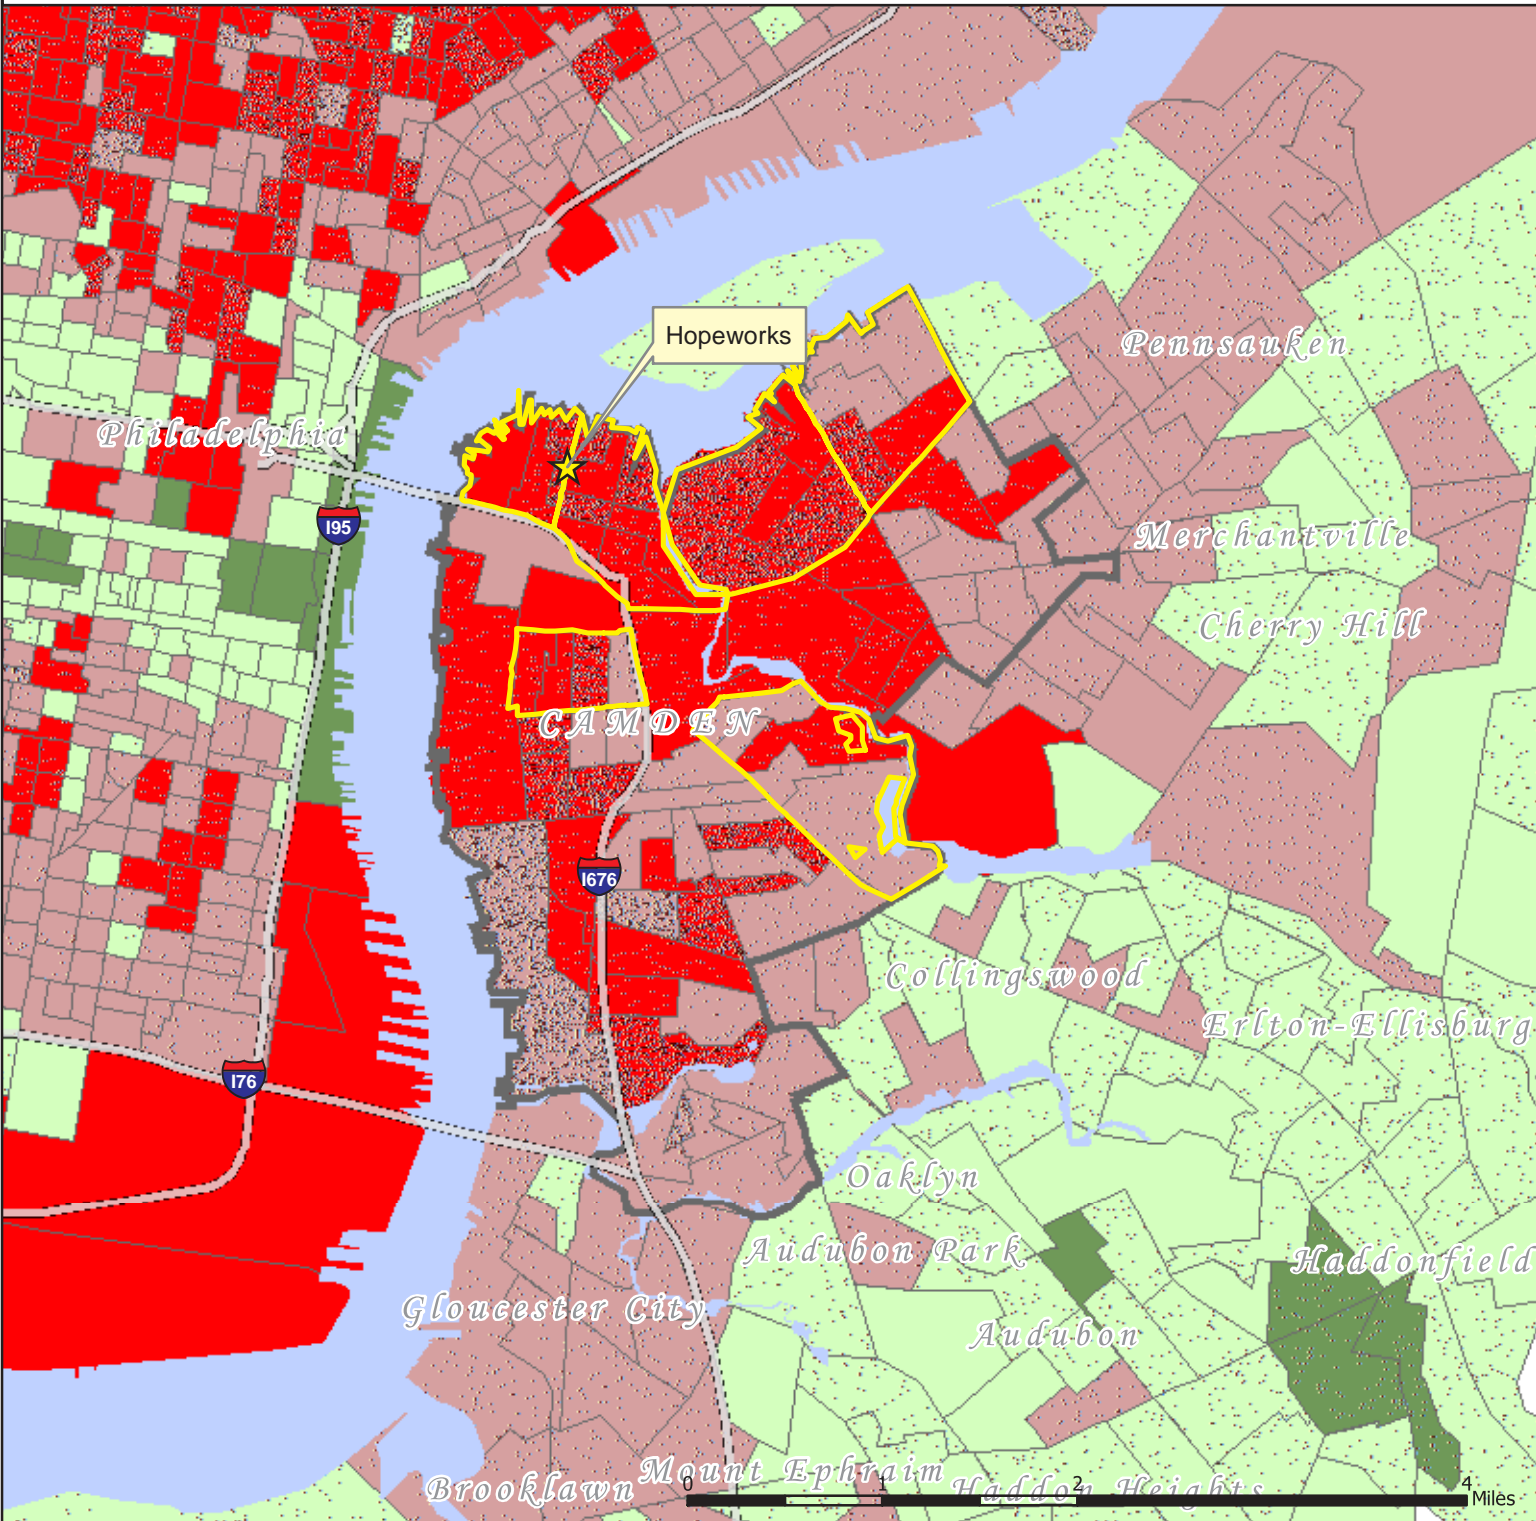

Per Capita Income with Population Under 18

Camden, NJ and Surrounding Areas

Legend

Per Capita Income

% Under Age 18

Neighborhoods with highest Hopeworks trainee participation