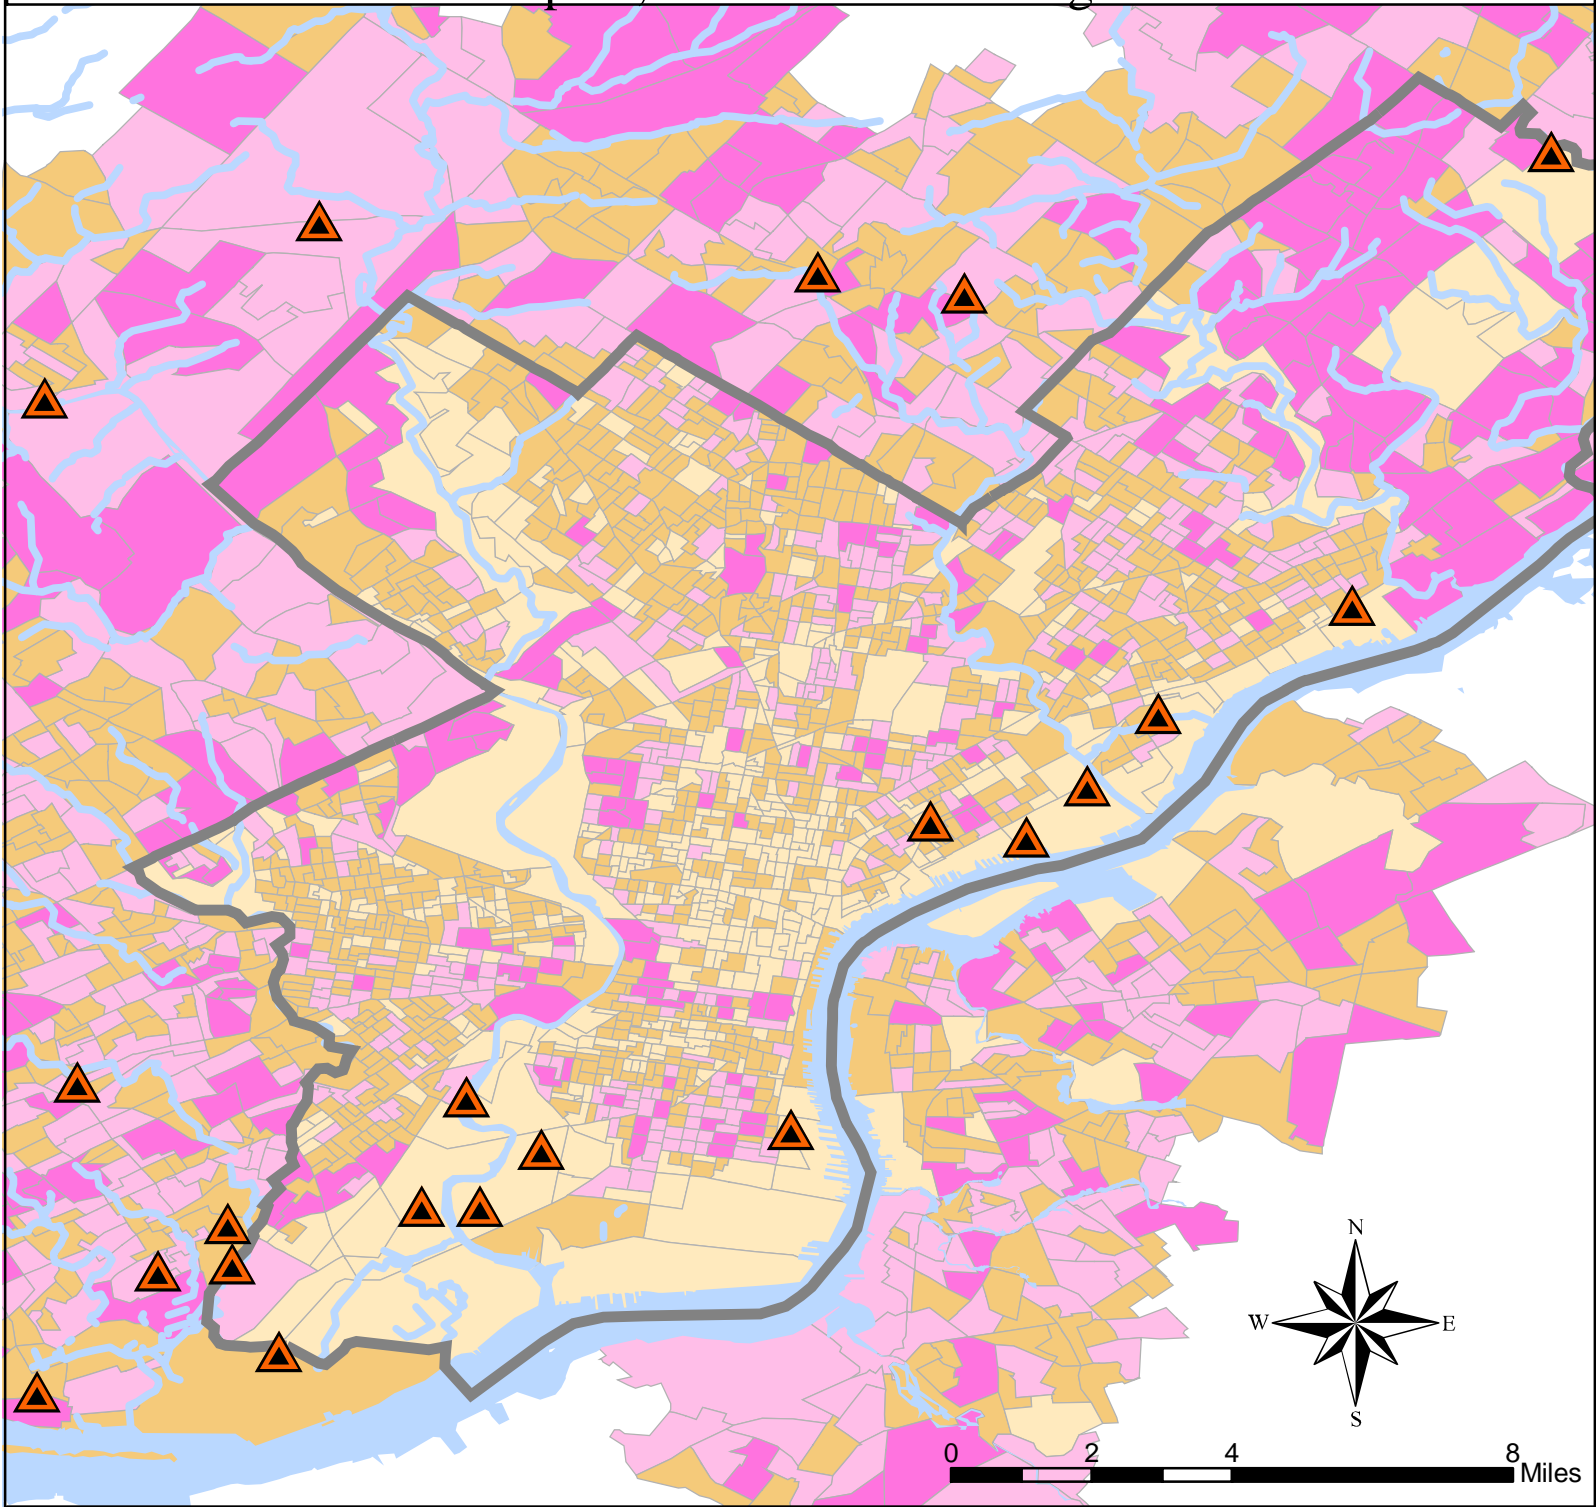

Total Population with Location of Hazardous Waste Sites Philadelphia, PA and Surrounding Areas

Legend

Total Population

- Less than 500
- 500 - 1000
- 1000 - 1500
- Over 1500

 Hazardous Waste Sites